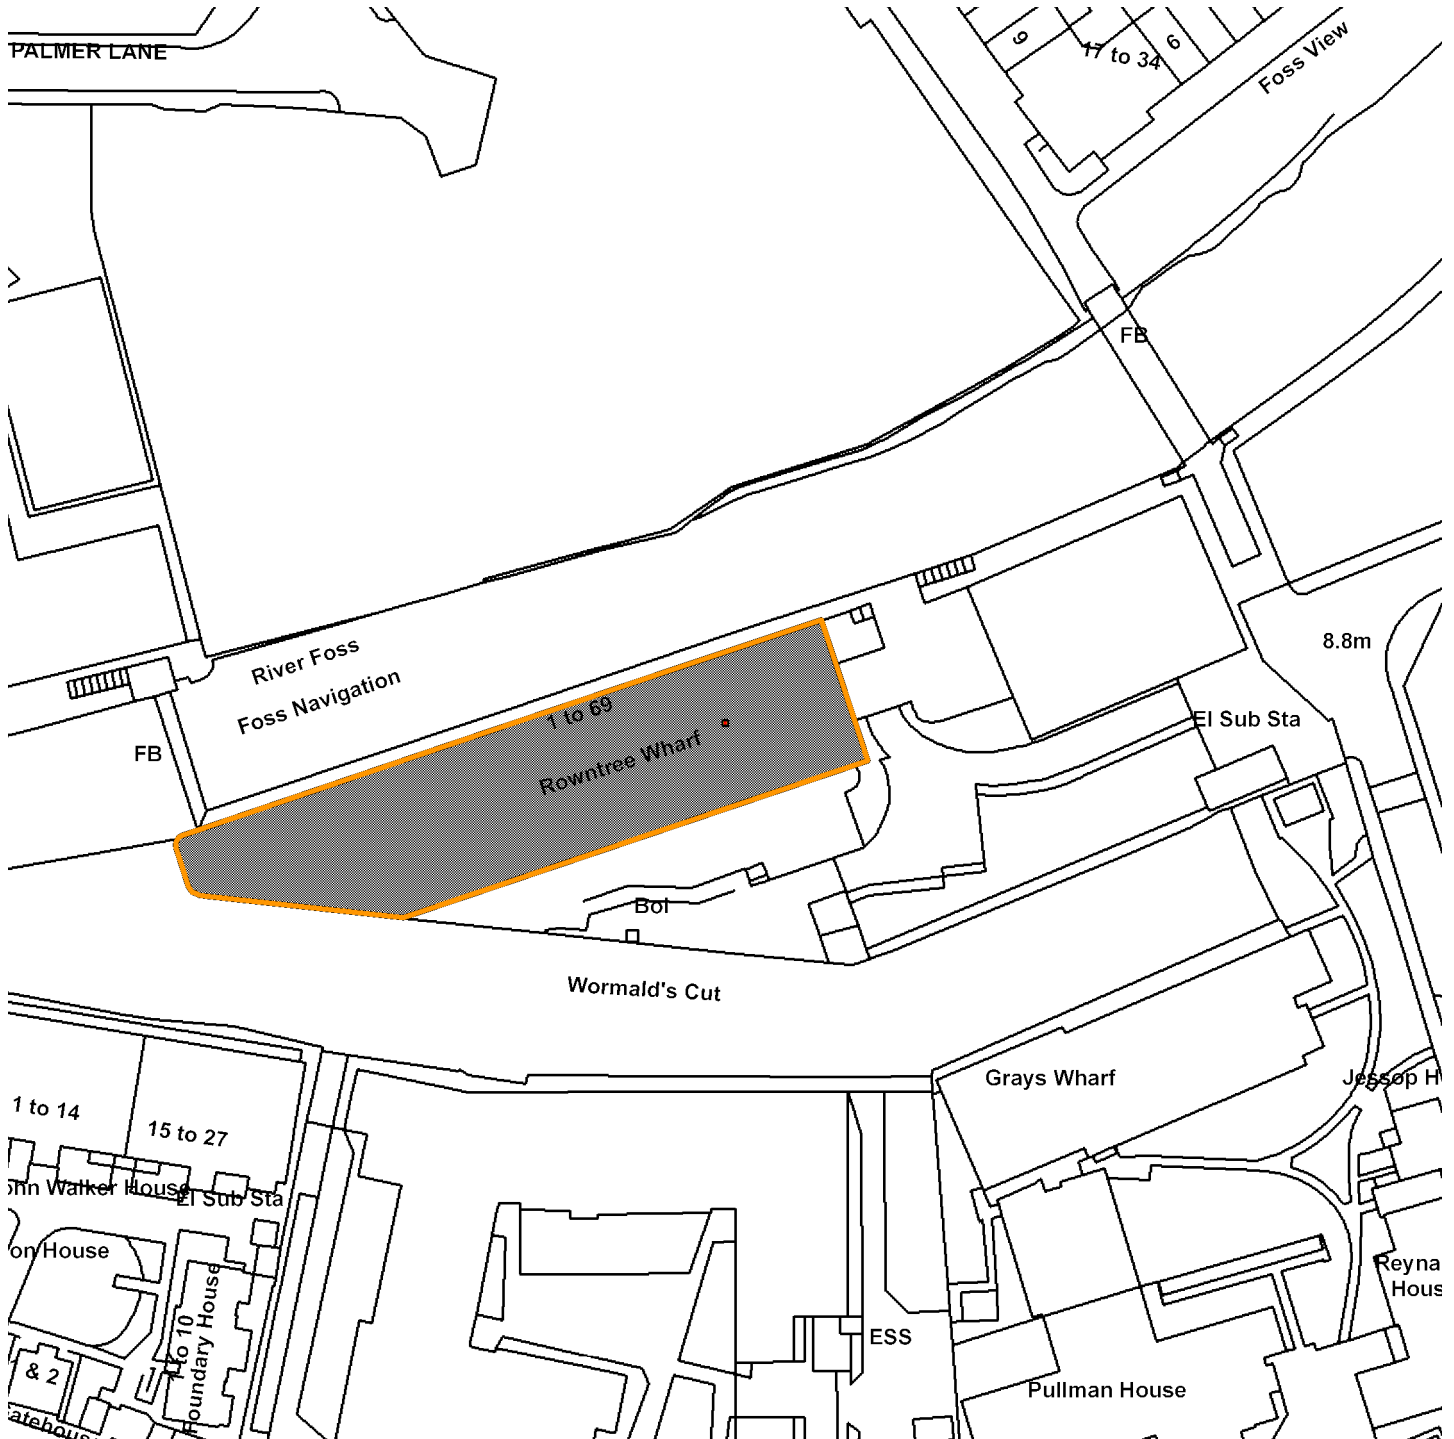

15/01892/LBC

Rowntree Wharf, Navigation Road

Scale : 1:1028

Reproduced from the Ordnance Survey map with the permission of the Controller of Her Majesty's Stationery Office © Crown Copyright 2000.

Unauthorised reproduction infringes Crown Copyright and may lead to prosecution or civil proceedings.

Organisation	Not Set
Department	Not Set
Comments	Site Plan
Date	25 July 2016
SLA Number	Not Set